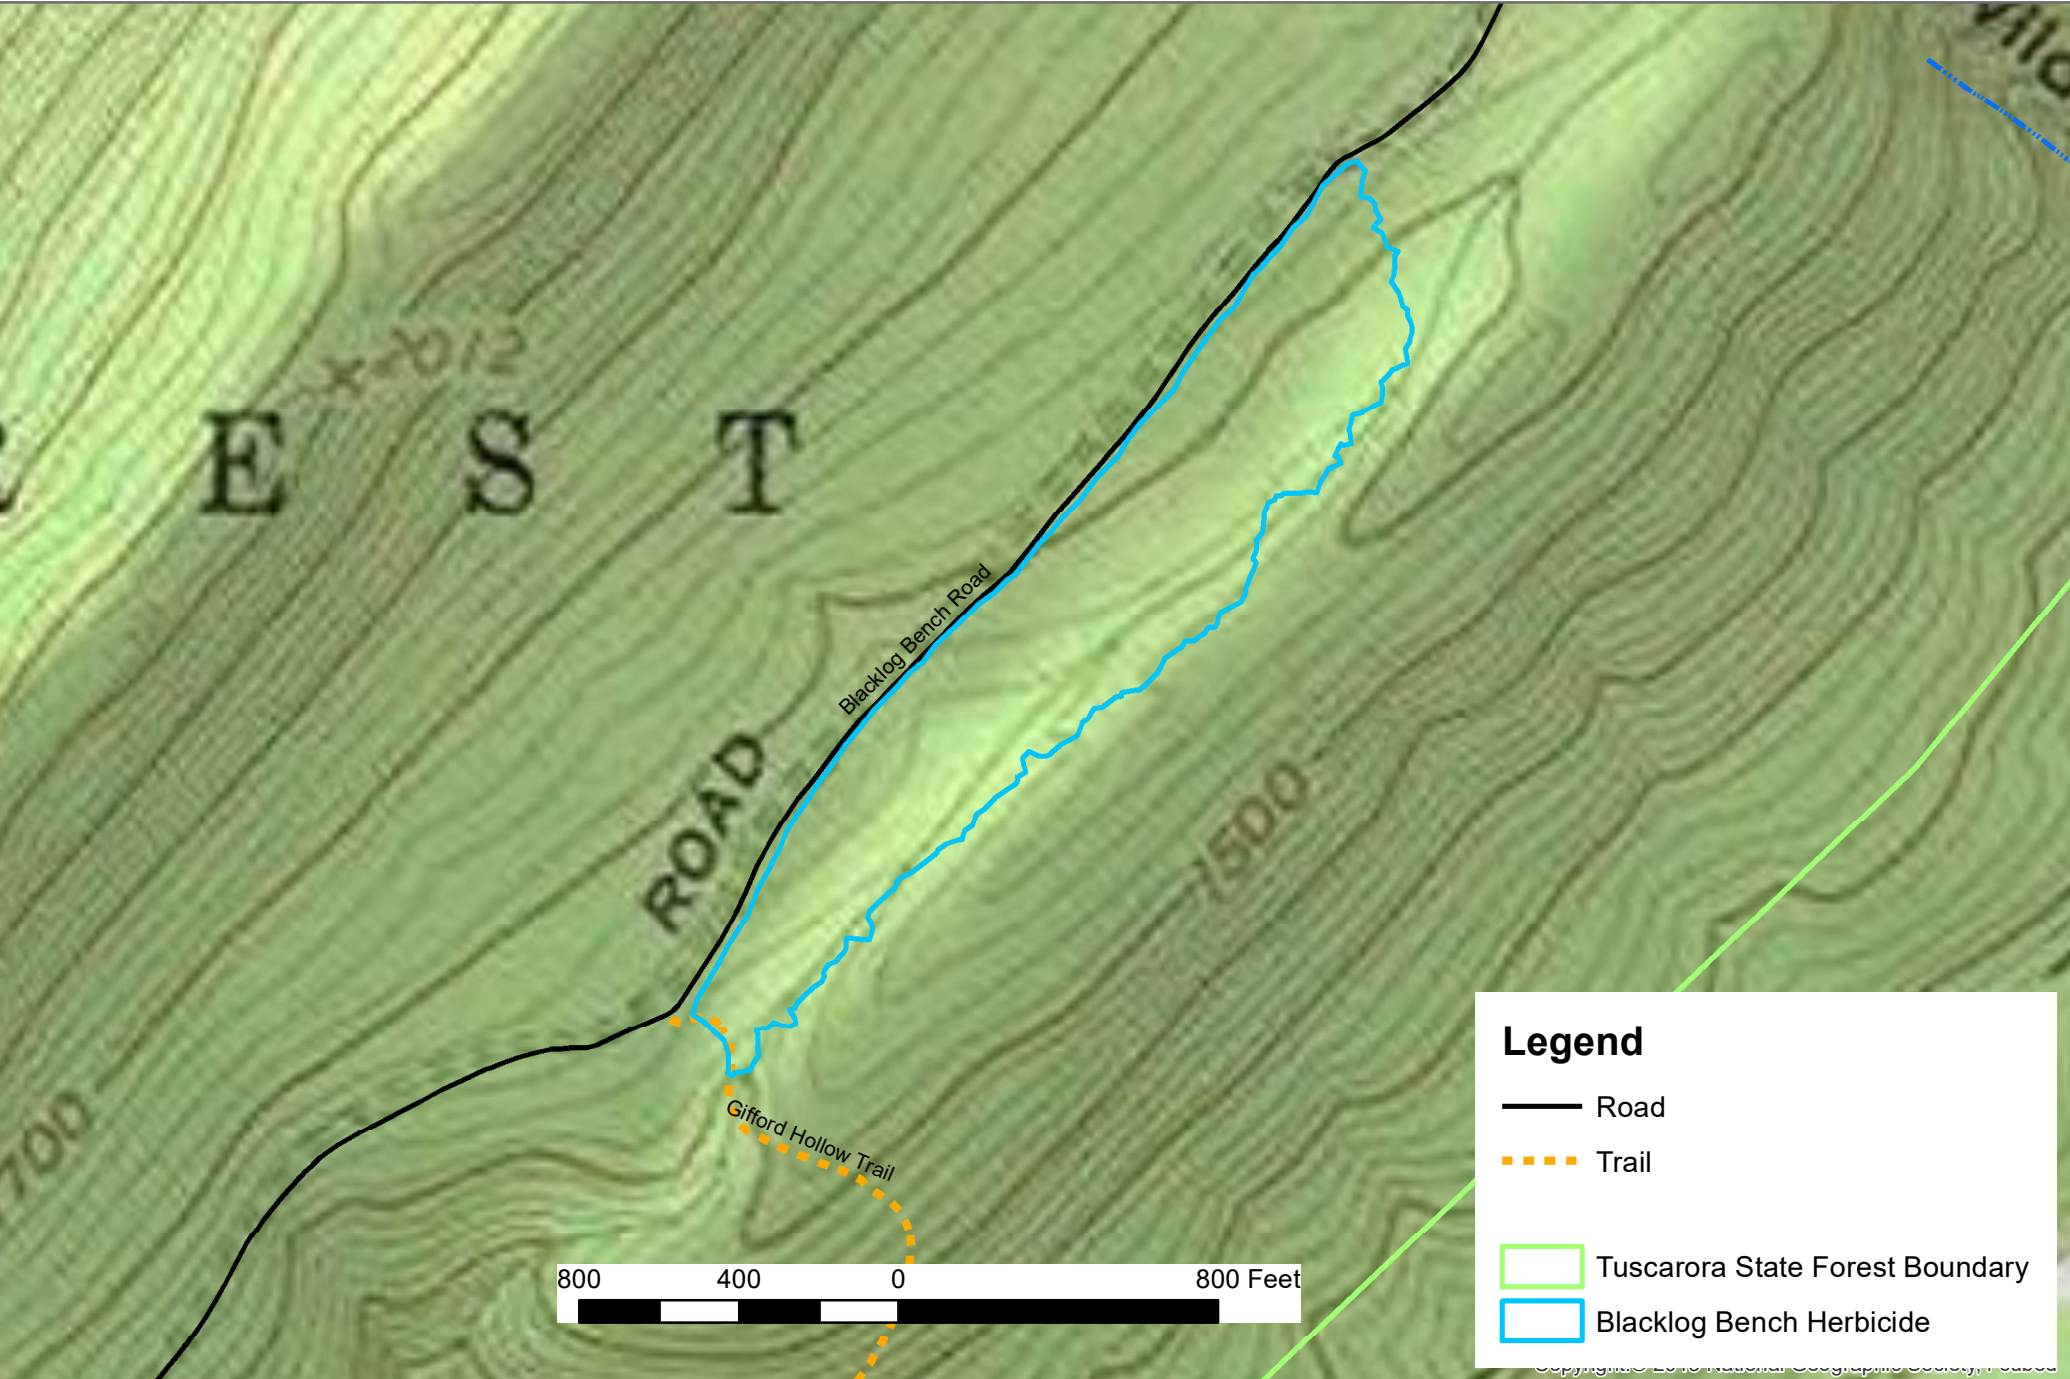

Map Date: August 12, 2019

Map Author: Andrew Baker

**Legend**

- Road
- - - Trail
- Tuscarora State Forest Boundary
- Blacklog Bench Herbicide